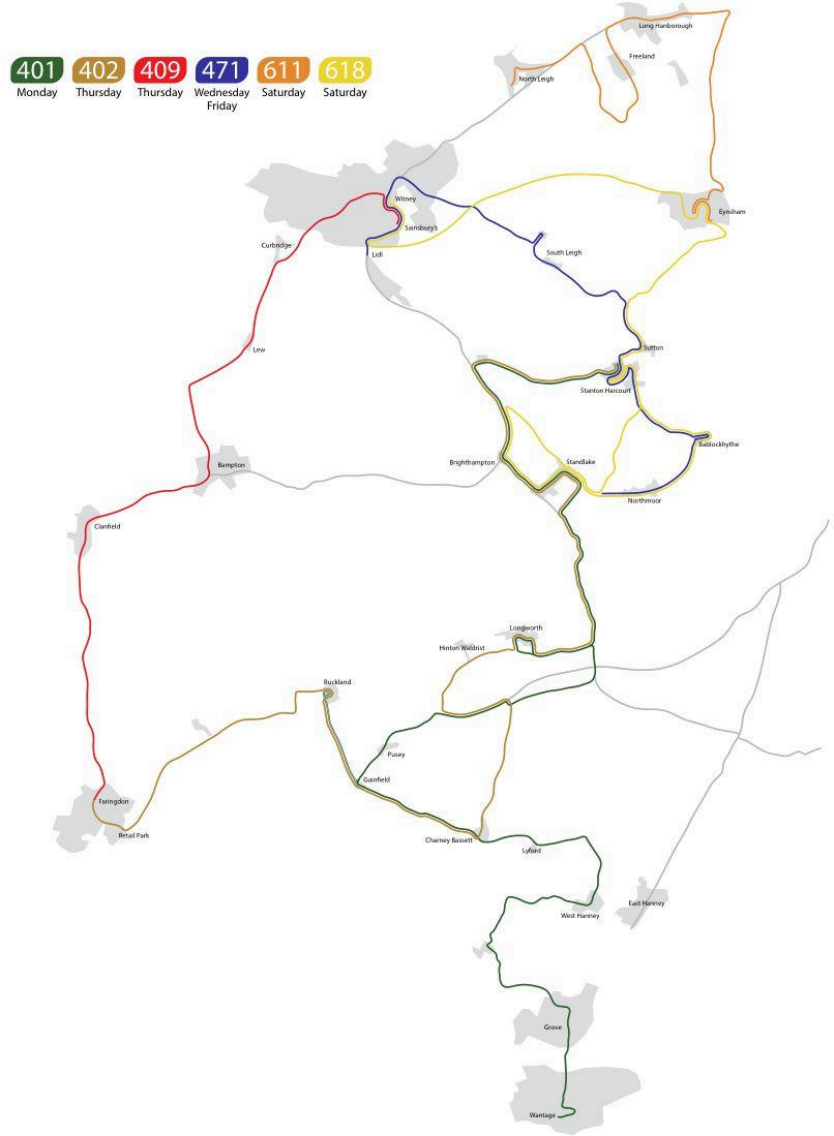

First and Last Mile CIC

Network Map

Serving Eynsham Witney, Wantage, Faringdon & 30 communities in weekly

firstandlastmile.org.uk

401 Mondays	402 Thursdays	409 Thursdays	471 Wednesdays and Fridays	611 Saturdays	618 Saturdays
STANTON HARCOURT LONGWORTH WANTAGE	STANTON HARCOURT LONGWORTH FARINGDON	FARINGDON CLANFIELD WITNEY	NORTHMOOR STANTON HARCOURT WITNEY	NORTH LEIGH FREELAND EYNSHAM	STANDLAKE EYNSHAM WITNEY